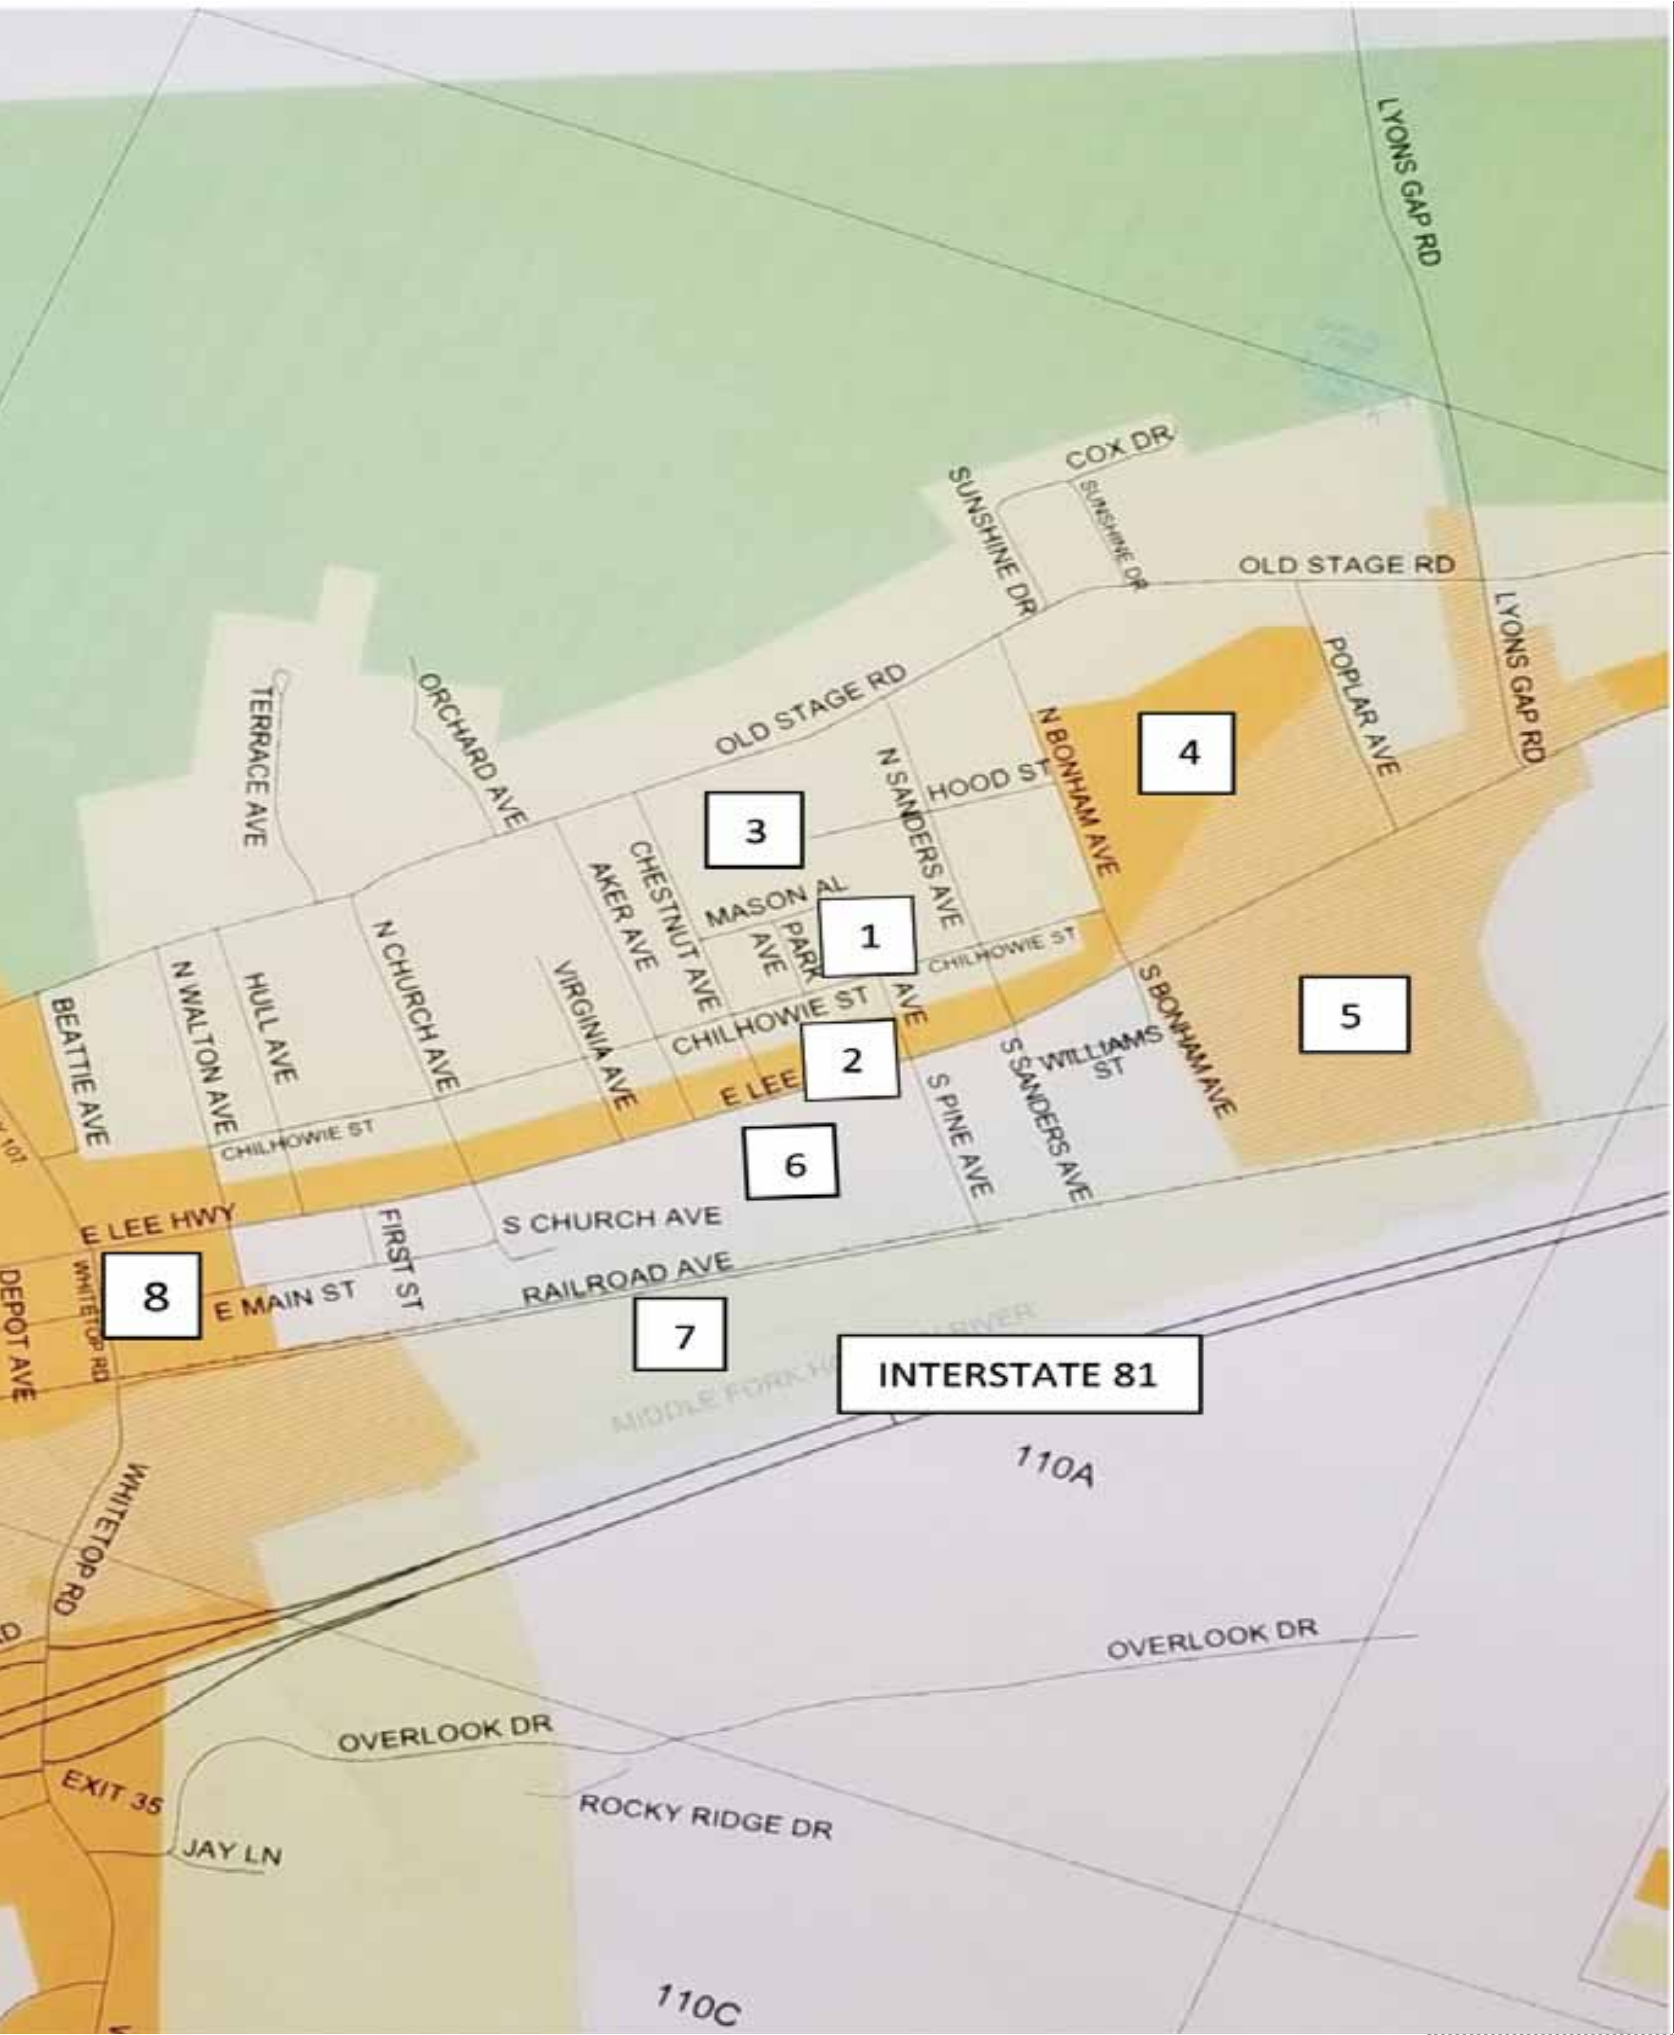

# 2022 Chilhowie Apple Festival Map

### KEY

- 1 Old High School
- 1 Amusements & Kids Activities
- 1 Entertainment Stage
- 1 Exhibits & Flower Show
- 1 Train Ride Ticket Booth
- 2 Lucas B. Dowell Memorial Park
- 2 Arts, Crafts & Food Vendors
- 2 Drinks & Information Booth
- 2 Will Walker Farmers Market
- 2 Apple Butter Making
- 3 Little League Field
- 3 Free Parking
- 3 Pet Show
- 4 Town Commons
- 4 Antique Tractor & Engine Show
- 4 Free Parking
- 5 Chilhowie High School Stadium
- 5 Band Competition
- 6 Berry' Truss Shop
- 6 Free Parking
- 7 Town Park
- 7 Free Parking
- 8 Cruise-in
- 9 Grande Parade Line-up & Route