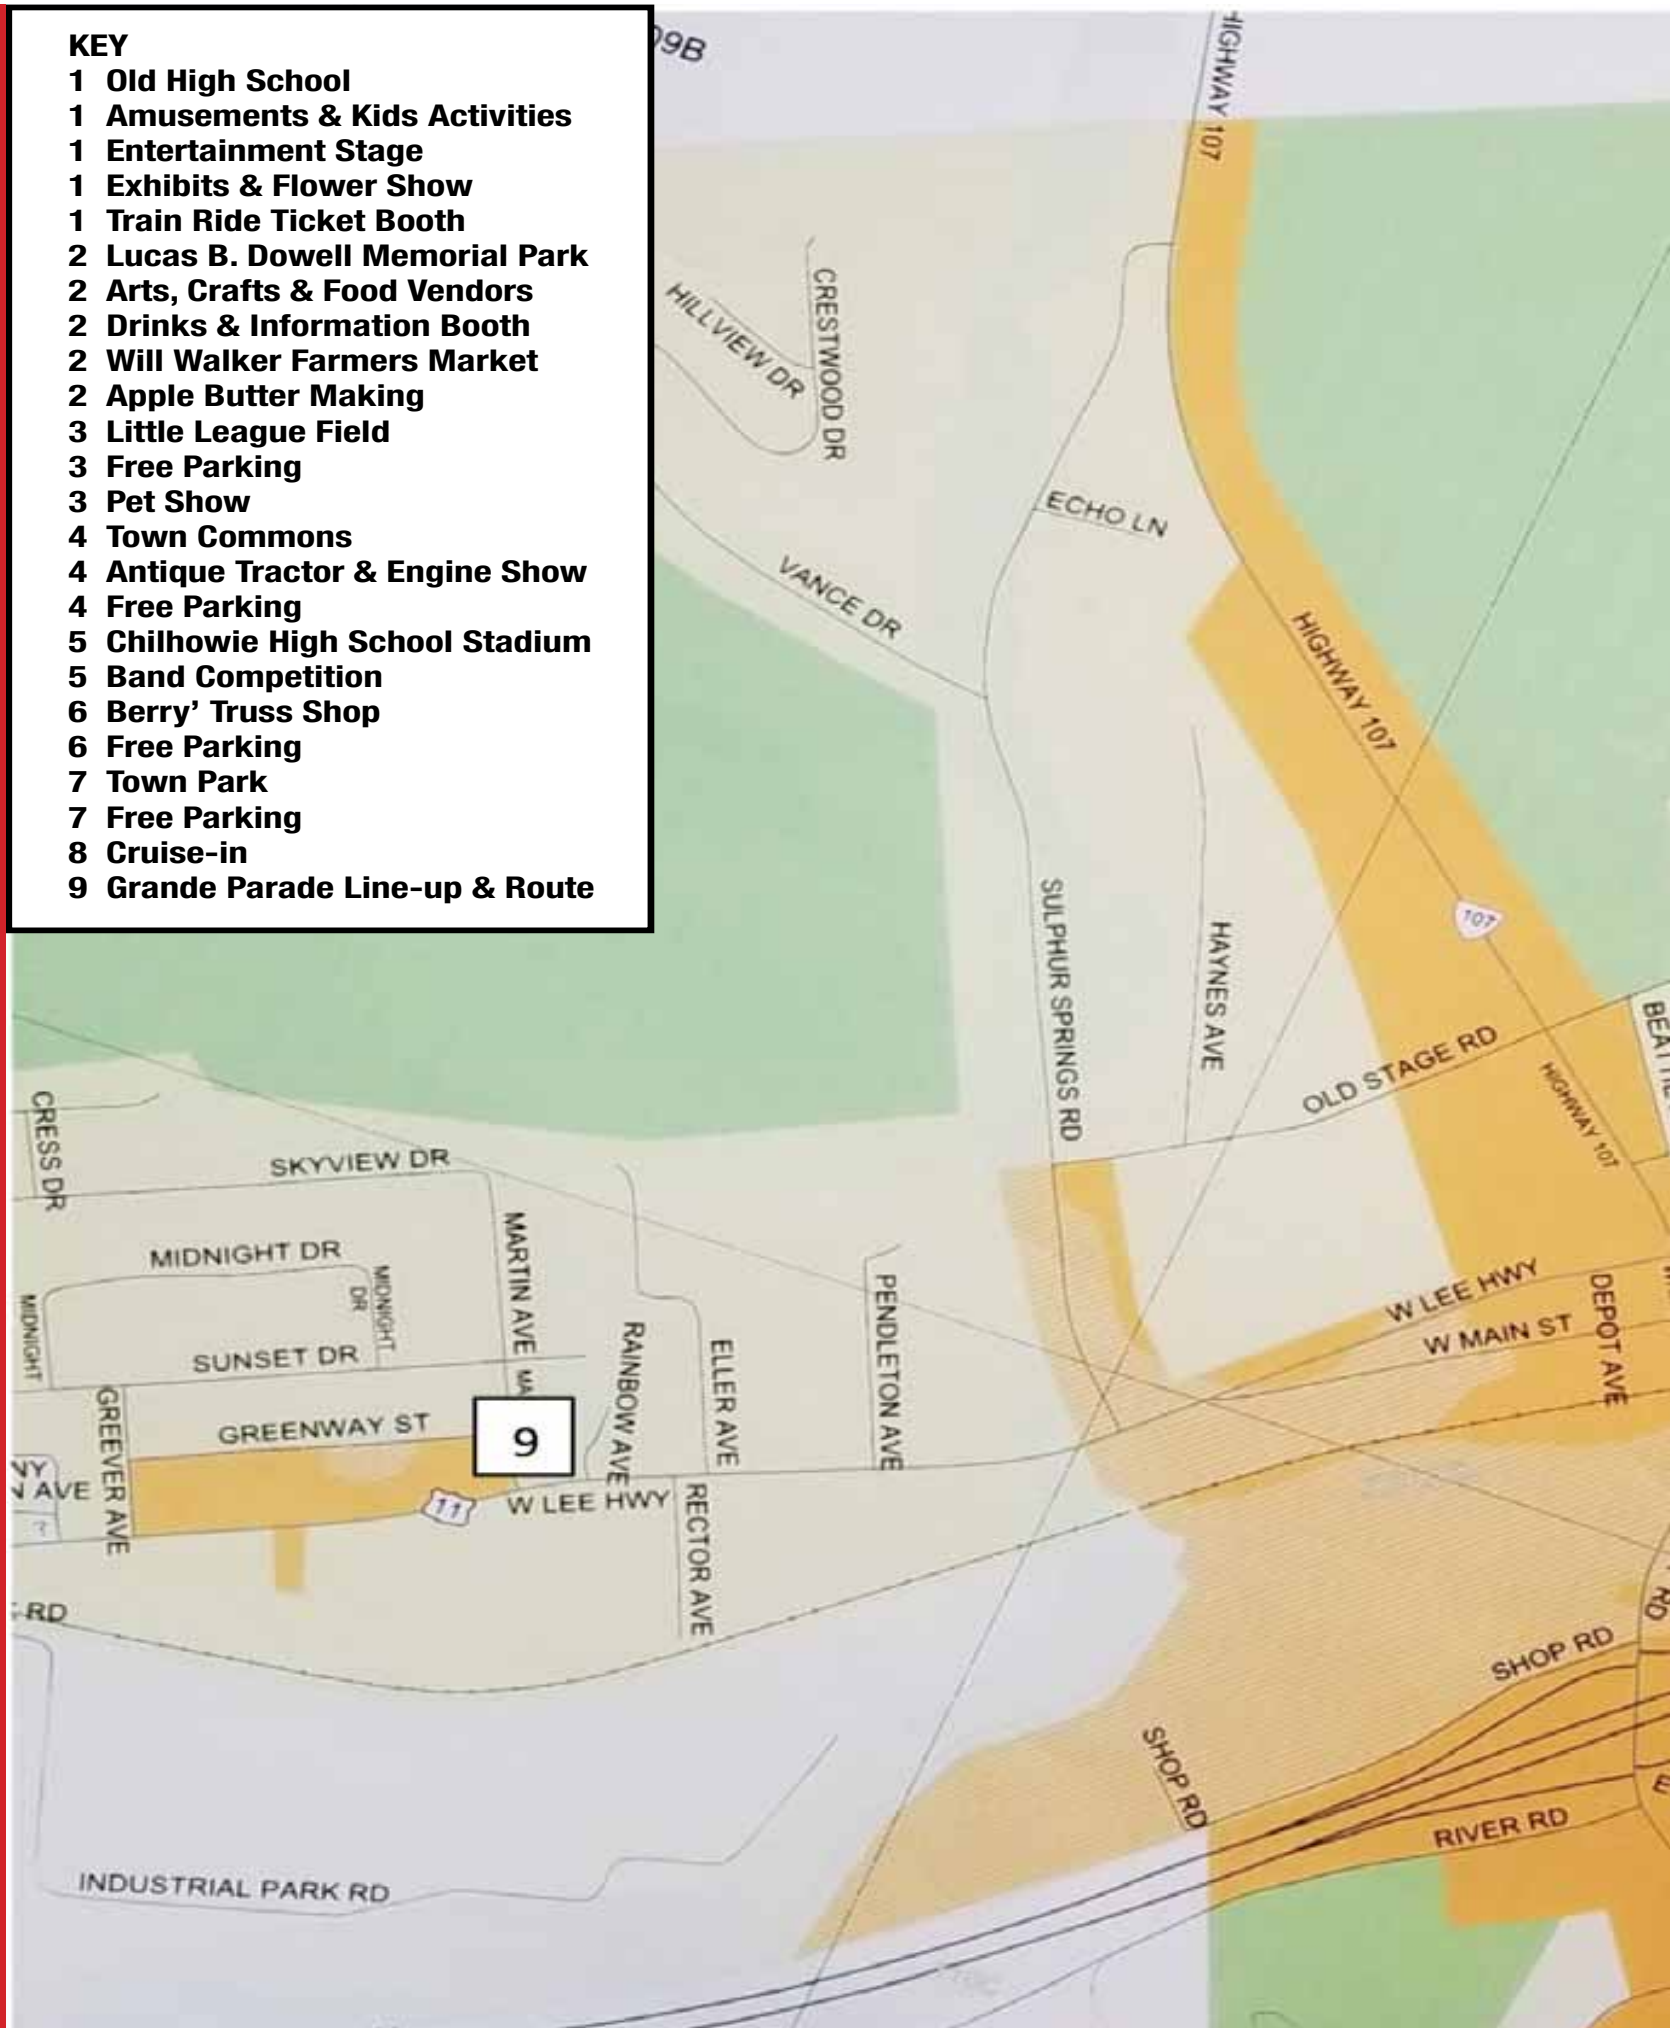

# 2022 Chilhowie Apple Festival Map

### KEY

- 1 Old High School
- 1 Amusements & Kids Activities
- 1 Entertainment Stage
- 1 Exhibits & Flower Show
- 1 Train Ride Ticket Booth
- 2 Lucas B. Dowell Memorial Park
- 2 Arts, Crafts & Food Vendors
- 2 Drinks & Information Booth
- 2 Will Walker Farmers Market
- 2 Apple Butter Making
- 3 Little League Field
- 3 Free Parking
- 3 Pet Show
- 4 Town Commons
- 4 Antique Tractor & Engine Show
- 4 Free Parking
- 5 Chilhowie High School Stadium
- 5 Band Competition
- 6 Berry' Truss Shop
- 6 Free Parking
- 7 Town Park
- 7 Free Parking
- 8 Cruise-in
- 9 Grande Parade Line-up & Route